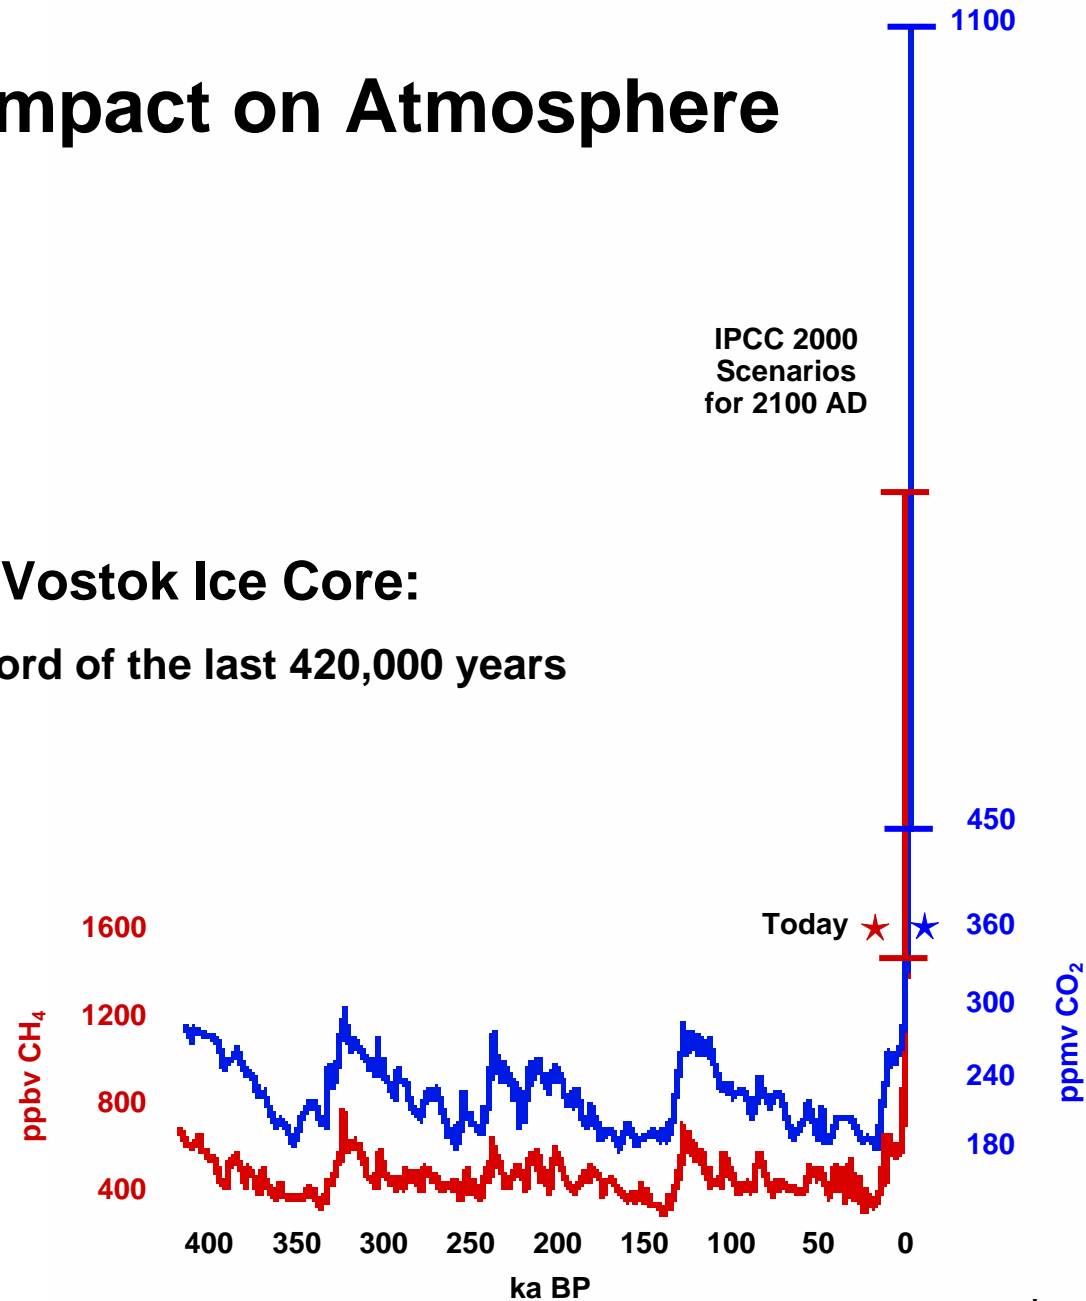

ATHENA

GAIA

GLOBAL SUSTAINABILITY – A NOBEL CAUSE

1st INTERDISCIPLINARY SYMPOSIUM

8–10 OCTOBER 2007, POTSDAM

Human Impact on Atmosphere

Vostok Ice Core:
the record of the last 420,000 years

Images from WDCP/IPCC

Mitigation Gap for the 2° C Target

„Champagne Glass“ Metaphor of Global Disparity

Population

Income

20%

82.7%

20%

11.7%

20%

2.3%

20%

1.9%

20%

1.4%

“The picture's pretty bleak, gentlemen. The world's climates are changing, the mammals are taking over, and we all have a brain about the size of a walnut”

Gary Larson