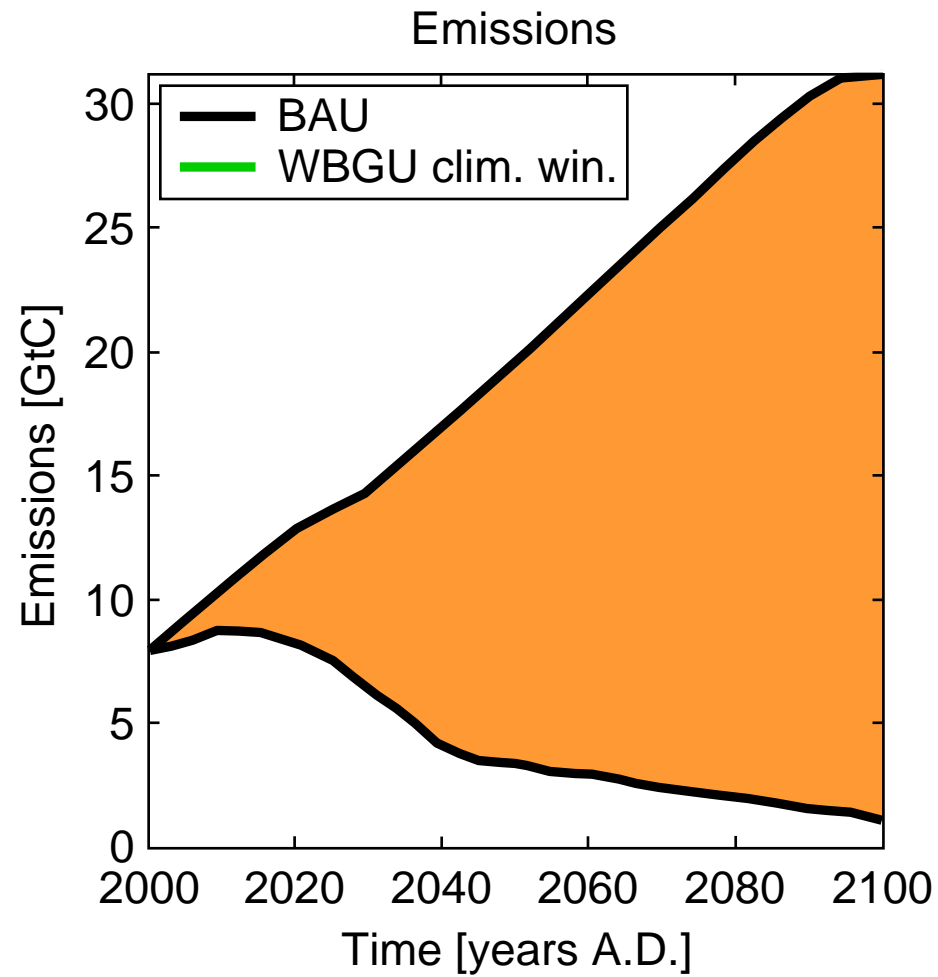

ATHENA

GAIA

GLOBAL SUSTAINABILITY – A NOBEL CAUSE

1st INTERDISCIPLINARY SYMPOSIUM

8–10 OCTOBER 2007, POTSDAM

Human Impact on Atmosphere

Vostok Ice Core:
the record of the last 420,000 years

Images from WDCP/IPCC

Mitigation Gap for the 2° C Target

„Champagne Glass“ Metaphor of Global Disparity

Population

Income

20%

82.7%

20%

11.7%

20%

2.3%

20%

1.9%

20%

1.4%

“The picture's pretty bleak, gentlemen. The world's climates are changing, the mammals are taking over, and we all have a brain about the size of a walnut”

Gary Larson

Gary Larson

ATHENA

GAIA

GLOBAL SUSTAINABILITY – A NOBEL CAUSE

1st INTERDISCIPLINARY SYMPOSIUM

8–10 OCTOBER 2007, POTSDAM